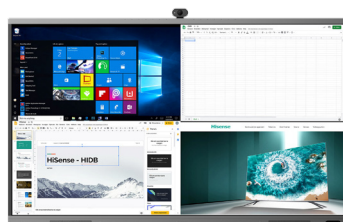

Real-time comments

Spectator comments will pop-up onscreen in real-time. Also they will scroll with the page, so no remarks are missed. All without interrupting the person handling the screen.