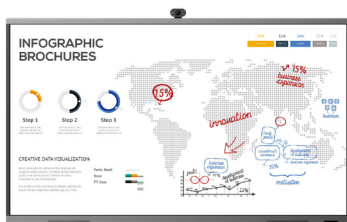

Real-time comments

Spectator comments will pop-up onscreen in real-time. Also they will scroll with the page, so no remarks are missed. All without interrupting the person handling the screen.