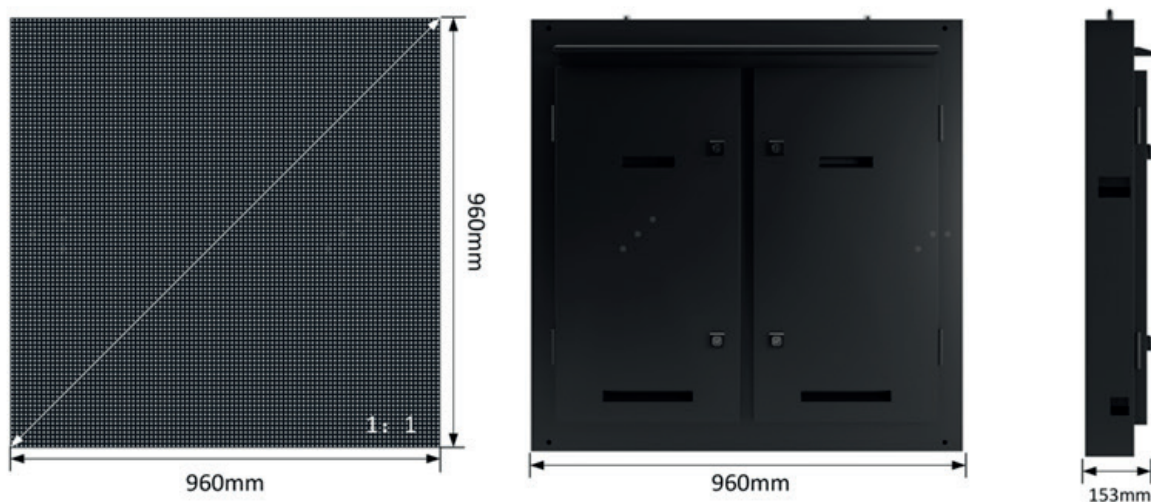

Specifications

HOA2.5- TAM9696R

Pixel Pitch	2.5
LED Package	SMD copper wire
LED Type	SMD1921
Thickness	153mm
Module Resolution	128x64
Module Size (WxH/mm)	320x160
Cabinet Dimension (WxH)	960(W)x960(H)
Cabinet Resolution	384x384
Cabinet Weight (kg/panel)	≤38kg
Cabinet materials	Metal plate
Brightness (Nits)	5500 Nits
Contrast Ratio	≥4000:1
Maintenance	Rear Access
IP Rating	Front:IP65/Rear:IP54
Max Power Consumption (W/sqm)	≤900
Avg Power Consumption (W/sqm)	≤300
Viewing Angle (H/V)°	≥120 degrees
Refresh Rate (Hz)	>1920
Operating Environment	From -20~60oc
Relative Humidity	10~90%RH
Life Span	≥100,000hrs

Display Dimensions

HISENSE B2B EUROPE

Beechavenue 139,
1119 RB ScHOAhol-Rijk,

Netherlands
sales@hisense-b2b.com

www.hisense-b2b.com
+44 (0)115 8248811