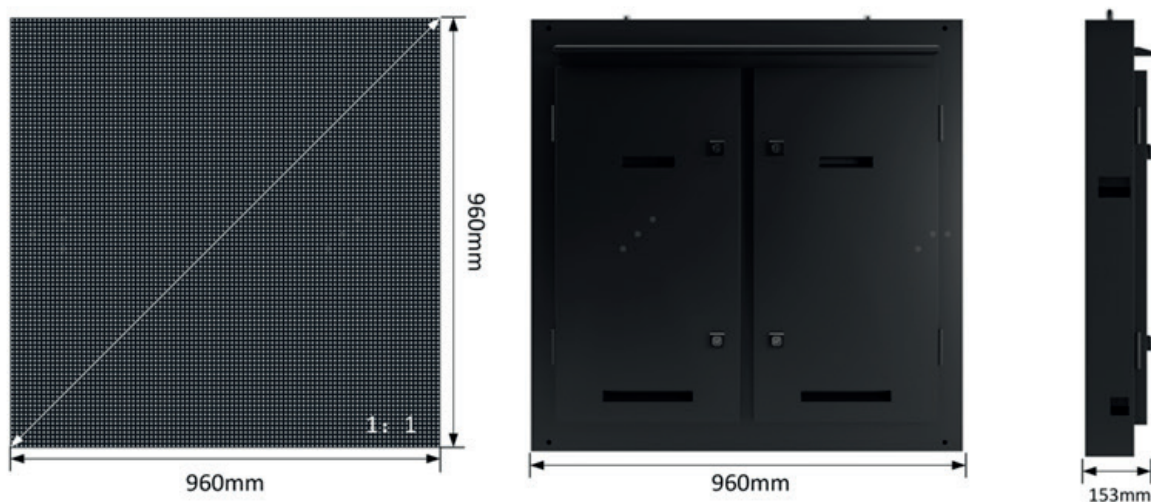

Specifications

HOA4.0-TAM9696R

Pixel Pitch	4
LED Package	SMD copper wire
LED Type	SMD1921
Thickness	153mm
Module Resolution	80x40
Module Size (WxH/mm)	320x160
Cabinet Dimension (WxH)	960(W)x960(H)
Cabinet Resolution	240x240
Cabinet Weight (kg/panel)	≤38kg
Cabinet materials	Metal plate
Brightness (Nits)	5500 Nits
Contrast Ratio	≥4000:1
Maintenance	Rear Access
IP Rating	Front:IP65/Rear:IP54
Max Power Consumption (W/sqm)	≤900
Avg Power Consumption (W/sqm)	≤300
Viewing Angle (H/V)°	≥120 degrees
Refresh Rate (Hz)	>1920
Operating Environment	From -20~60oc
Relative Humidity	10~90%RH
Life Span	≥100,000hrs

Display Dimensions

HISENSE B2B EUROPE

Beechavenue 139,
1119 RB ScHOAhol-Rijk,

Netherlands
sales@hisense-b2b.com

www.hisense-b2b.com
+44 (0)115 8248811