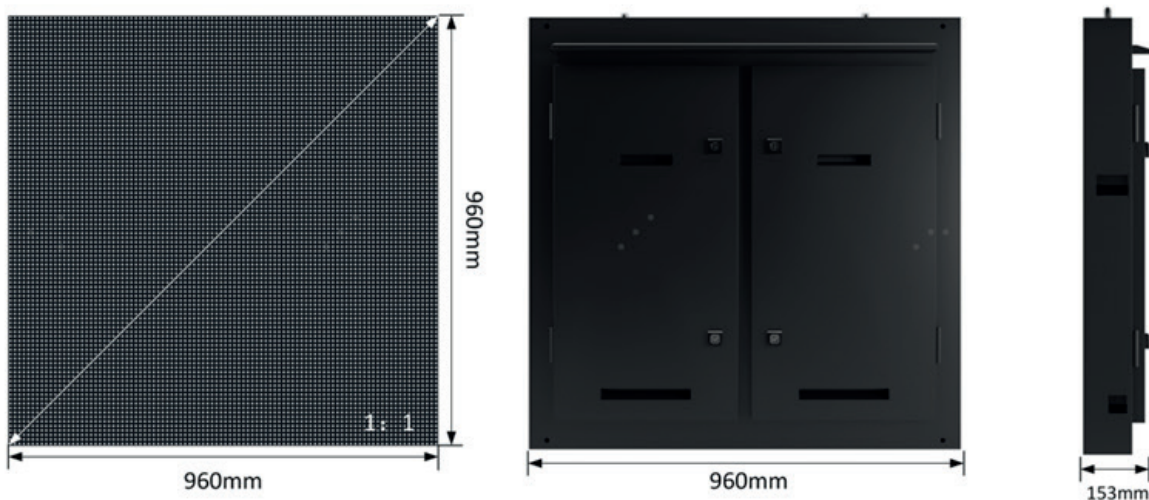

Specifications

HOA6.0-TAM9696R

Pixel Pitch	6
LED Package	SMD copper wire
LED Type	SMD3535
Thickness	153mm
Module Resolution	32x32
Module Size (WxH/mm)	192x192
Cabinet Dimension (WxH)	960(W)x960(H)
Cabinet Resolution	160x160
Cabinet Weight (kg/panel)	≤38kg
Cabinet materials	Metal plate
Brightness (Nits)	5500 Nits
Contrast Ratio	≥4000:1
Maintenance	Rear Access
IP Rating	Front:IP65/Rear:IP54
Max Power Consumption (W/sqm)	≤900
Avg Power Consumption (W/sqm)	≤300
Viewing Angle (H/V)°	≥120 degrees
Refresh Rate (Hz)	>1920
Operating Environment	From -20~60oc
Relative Humidity	10~90%RH
Life Span	≥100,000hrs

Display Dimensions

HISENSE B2B EUROPE

Beechavenue 139,
1119 RB ScHOAhol-Rijk,

Netherlands
sales@hisense-b2b.com

www.hisense-b2b.com
+44 (0)115 8248811